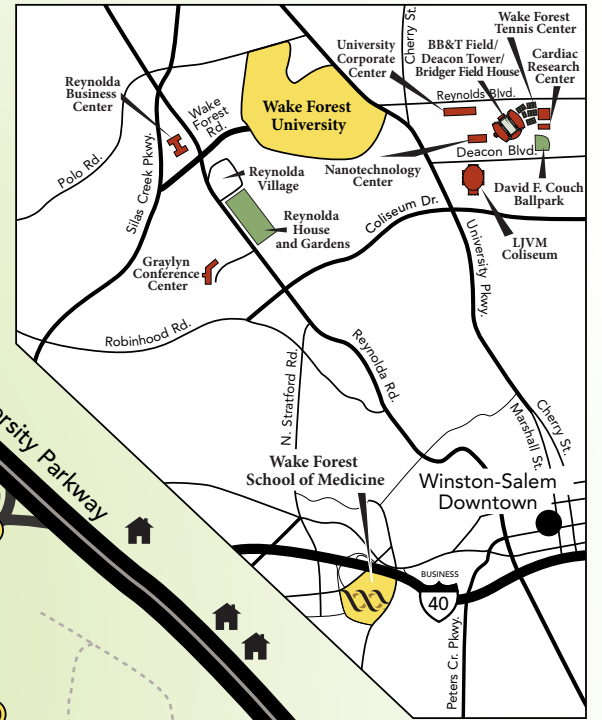

REYNOLDA CAMPUS MAP

- 1 Wait Chapel/Wingate Hall
- 2 Efrid Residence Hall
- 3 Taylor Residence Hall
- 4 Davis Residence Hall
- 5 Reynolda Hall
- 6 Benson University Center
- 7 Z. Smith Reynolds Library
- 8 Olin Physical Laboratory
- 9 Salem Hall
- 10 Winston Hall
- 11 Luter Residence Hall
- 12 Babcock Residence Hall
- 13 Tribble Hall
- 14 Johnson Residence Hall
- 15 Bostwick Residence Hall
- 16 Collins Residence Hall
- 17 Facilities Management
- 18 Carswell Hall
- 19 Manchester Athletic Center
- 20 Calloway Center
- 21 Reynolds Gymnasium
- 22 Kitchen Residence Hall
- 23 Poteat Residence Hall
- 24 Huffman Residence Hall
- 25 ROTC Building
- 26 Alumni Hall
- 27 Residential Community
- 28 WFDD Radio Station
- 29 Museum of Anthropology
- 30 Piccolo Residence Hall
- 31 Palmer Residence Hall
- 32 Worrell Professional Center
- 33 North Campus Apartments
- 34 Student Apartments
- 35 Scales Fine Arts Center
- 36 Starling Hall
- 37 Kentner Stadium
- 38 Angelou Residence Hall
- 39 Dianne Dailey Golf Learning Center

- 58 Dogwood Residence Hall
- 59 Magnolia Residence Hall
- 60 North Campus Dining
- 61 McCreary Field House
- 62 Sutton Sports Performance Center

To Reynolda Road, Silas Creek Pkwy. and I-40 Business/Bypass
 To Graylyn, Reynolda Village, Reynolda Gardens and Reynolda House

Visitor Parking

Area Map

To BB&T Field, Bridger Field House, McCreary Tower, Wake Forest Tennis Complex, LJVM Coliseum, David F. Couch Ballpark, Innovation Quarter and Wake Downtown

DIRECTIONS

Note: Visitors to the Reynolda Campus will find it more convenient to take I-40 Business rather than I-40 Bypass.

From I-40 Business: Take Silas Creek Parkway North for approximately 4 miles. Bear right at the Wake Forest University Exit.

From I-40 Bypass: Take Exit 188 (Business I-40) to Silas Creek Parkway North Exit.