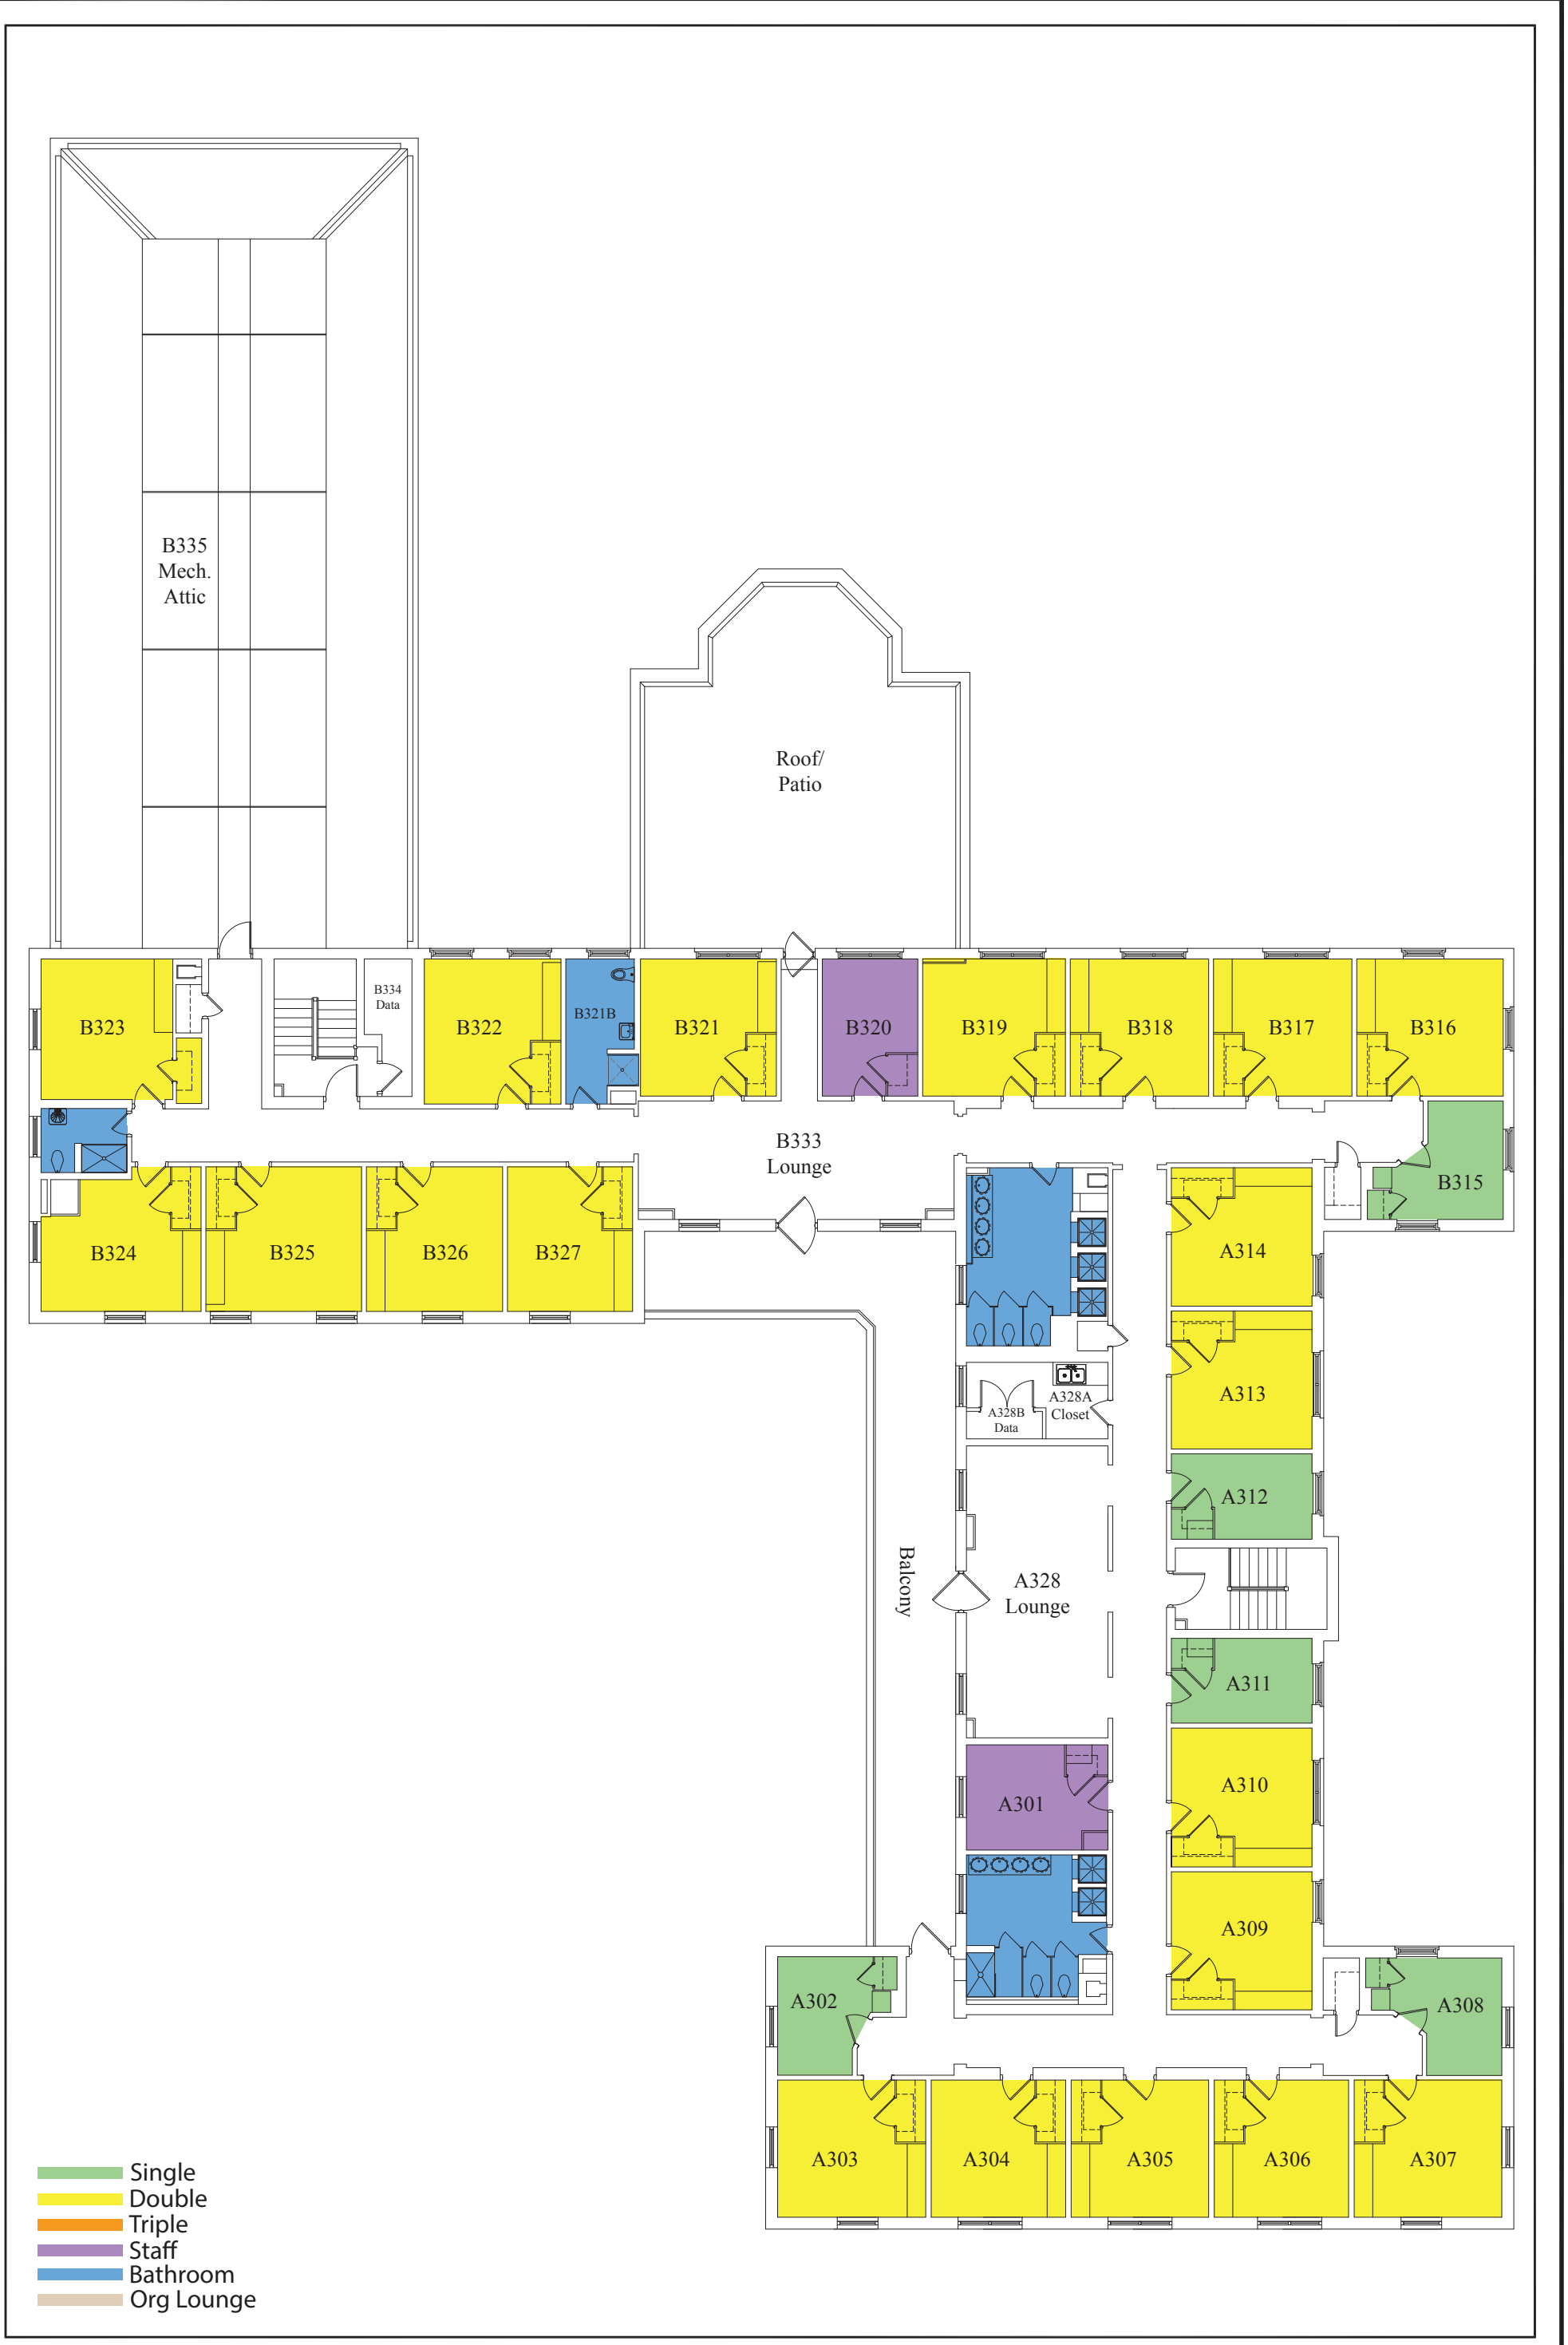

Johnson Residence Hall
Ground Floor Plan

WAKE FOREST
UNIVERSITY

Johnson Residence Hall
First Floor Plan

WAKE FOREST
UNIVERSITY

- Single
- Double
- Triple
- Staff
- Bathroom
- Org Lounge

Johnson Residence Hall
Second Floor Plan

WAKE FOREST
UNIVERSITY

- Single
- Double
- Triple
- Staff
- Bathroom
- Org Lounge

Johnson Residence Hall
Third Floor Plan